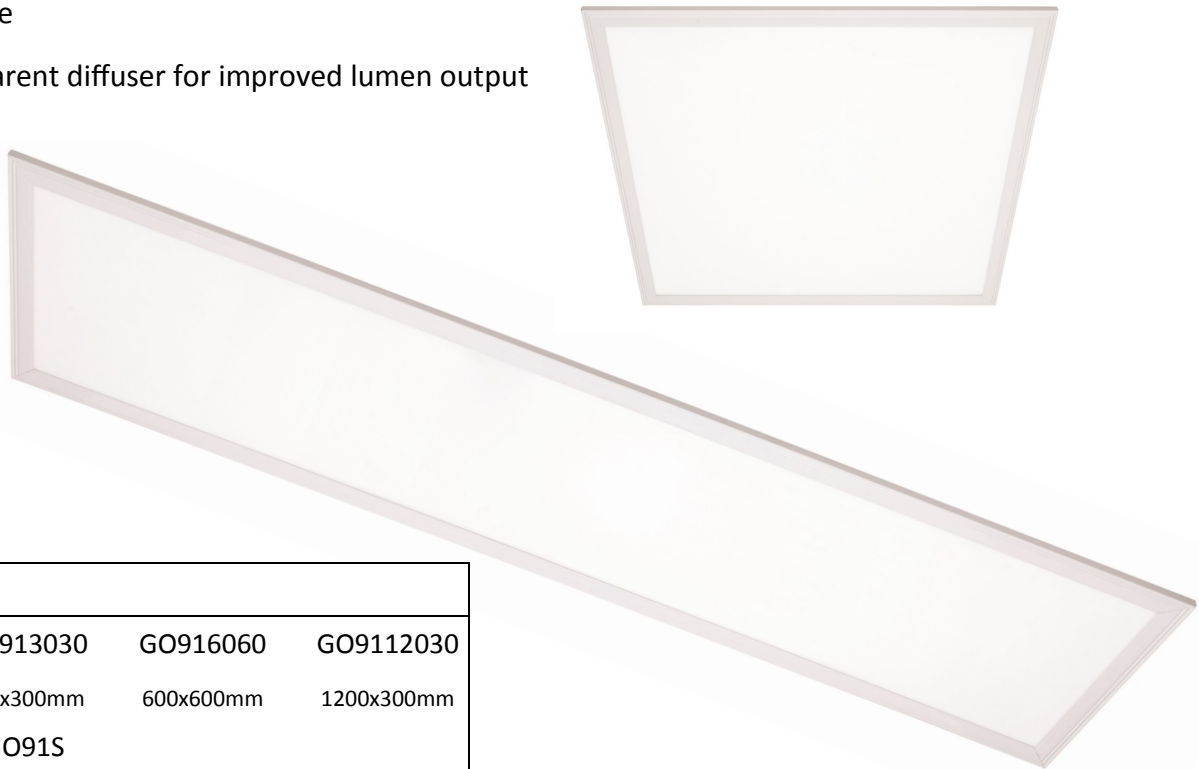

## Features

- 20W & 40W LED Panel light range
- Easy T-Bar Refit
- 1.5M Flex & Plug Included
- White powder coated aluminium frame
- Side lit SMD LEDs
- Non Dimmable
- Highly transparent diffuser for improved lumen output

	Dimensions
MD913030	L: 29.5cm x W: 29.5cm
MD916060	L: 59.5cm x W: 59.5
MD913012	L: 119.5cm x W: 29.5cm

ACCESSORIES			
<b>Frame</b>	GO913030 300x300mm	GO916060 600x600mm	GO9112030 1200x300mm
<b>Suspension Kit</b>	GO91S		

WATTAGE	LUMENS	COLOUR TEMP	CRI	Beam Angle
20W	1500Lm	5000K	80	110°
40W	3200Lm	5000K	80	110°

MODEL NUMBER	DESCRIPTION	COLOUR	GLOBE TYPE
MD913030	20W Slimline LED Panel—Square	White	20W LED
MD916060	40W Slimline LED Panel—Square	White	40W LED
MD913012	40W Slimline LED Panel—Rectangular	White	40W LED